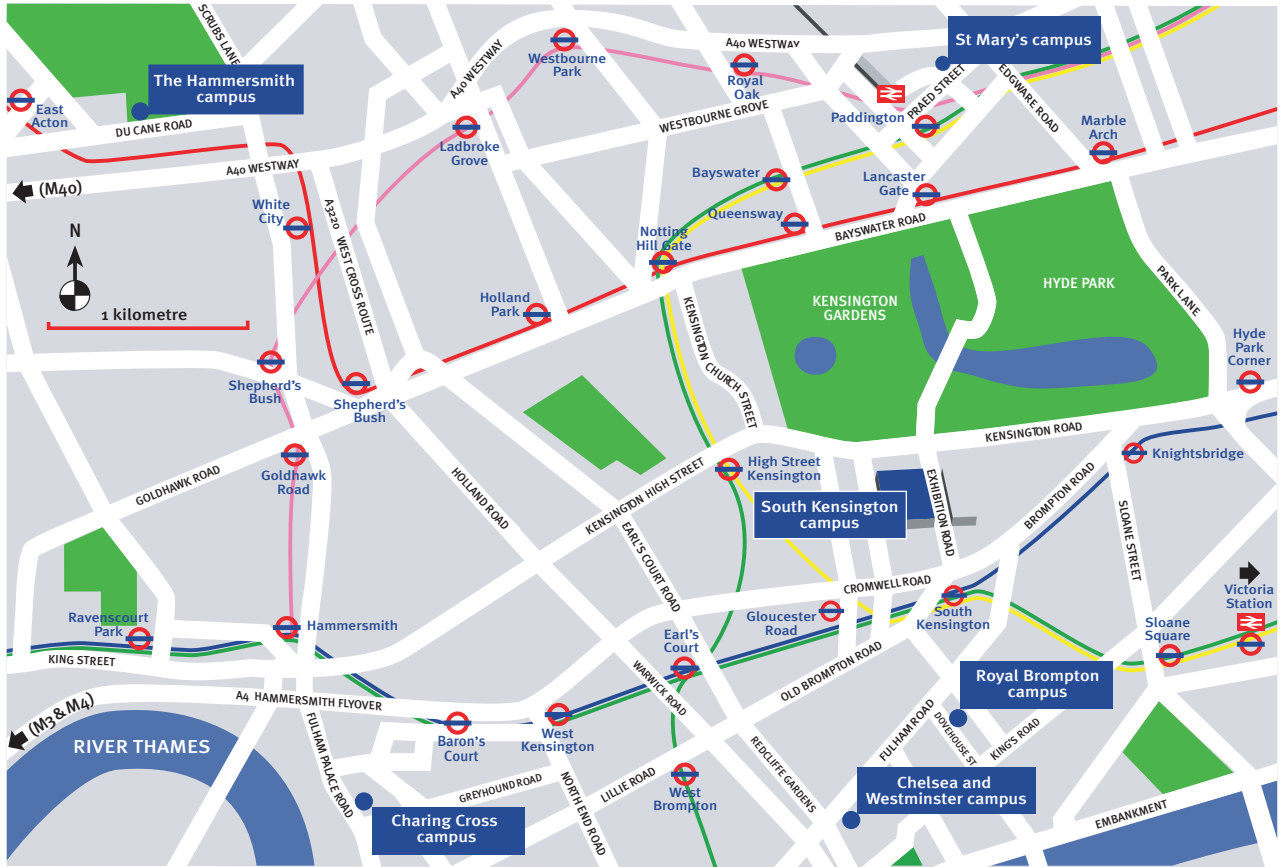

West London locations

UNDERGROUND KEY

- Central line
- Circle line
- District line
- Hammersmith and City line
- Piccadilly line

LONDON CAMPUS ADDRESSES

- South Kensington campus*
- Charing Cross campus*
- Chelsea and Westminster campus*
- The Hammersmith campus*
- Royal Brompton campus*
- St Mary's campus*

- Exhibition Road, London SW7 2AZ
- Reynolds Building, St Dunstan's Road, London W6 8RP
- Fulham Road, London SW10 9NH
- The Commonwealth Building, The Hammersmith Hospital, Du Cane Road, London W12 0NN
- Dovehouse Street, Chelsea, London SW3 6LY
- Norfolk Place, Paddington, London W2 1PG